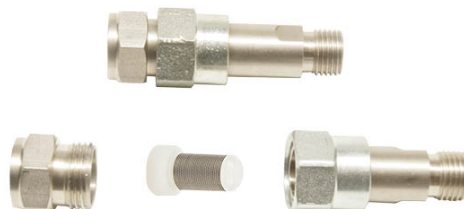

STAINLESS STEEL FILTER HOLDER

1

Stainless steel filter holder 1 with filter FM2802N, 100 mesh. 500 Bar and 7250 Psi

COD	DESCRIPTION
FM63004	S. Steel Filter holder M 1/4" BSP x F 1/4" BSP
FM63005	S. Steel Filter holder M 1/4" BSP x F 3/8" BSP
FM63014	S. Steel Filter holder M 1/4" NPT x F 1/4" NPS
FM63015	S. Steel Filter holder M 1/4" BSP x F 1/4" NPT
FM63024	S. Steel Filter holder M 3/8" NPS x F 3/8" NPS