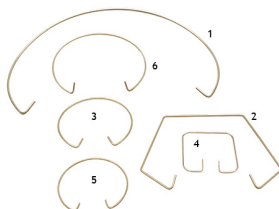

## SPRINGS FOR HOUSING

Springs for housing

COD	DESCRIPTION	POS
FM3402	Spring for housing $\varnothing$ 140mm	1
FM60003	Spring for housing $\varnothing$ 87mm	2
FM3404	Spring for housing $\varnothing$ 68mm	3
FM3405	Spring for housing $\varnothing$ 52mm	4
FM3403	Spring for housing $\varnothing$ 57mm	5
FM61001	Spring for gravity tank 6lt $\varnothing$ 87	6
FM3406	Spring for gravity tank 20lt $\varnothing$ 52	