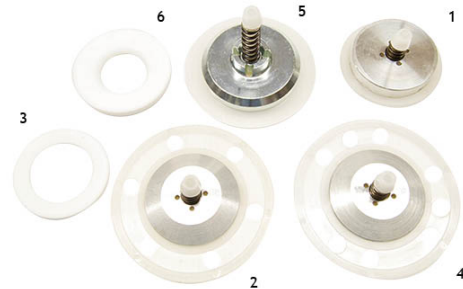

# DIAPHRAGMS FOR ELECTRIC PUMPS

Diaphragms for electric pumps

COD	DESCRIPTION	OEM. REF.
040300	Diaphragm type K300, Tecnover 4000	1
040500	Diaphragm type K500, Tecnover 5000	2
050353	Shim for Diaphragm type K300, K500, L3000	3
401001	Diaphragm type L3000	4
041000	Diaphragm type K1000, Tecnover 10000 Tecnover 15000, Giotto, Larius 8000, Sinaer 8000	5
050017	Shim for type Diaphragm B1000, 7000	6