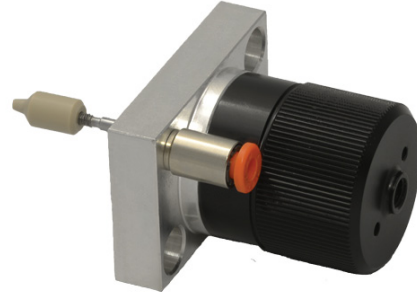

## NON-OEM COLOUR CHANGE VALVE - MEDIUM PRESSURE

Colour change valve - medium pressure

---

NON-OEM Medium pressure colour change valve, compatible with  
Kremlin®. Spare parts available on request

(KREMLIN® is a registered trademark owned by SAMES/EXCEL  
INDUSTRIES, without any link with BERIZZI)

CODE	DESCRIPTION
KN1075	Colour change valve - medium pressure
KN1077	Cartridge kit