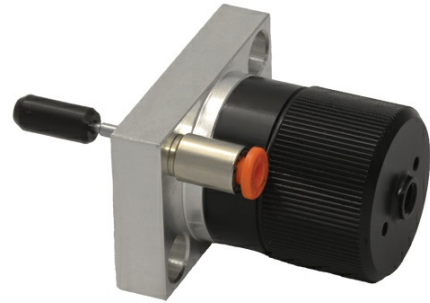

## COLOUR CHANGE VALVE - LOW PRESSURE

Colour change valve low pressure

---

Low pressure colour change valve, compatible with Kremlin®. Spare parts available on request

CODE	DESCRIPTION
KN1074	Colour change valve - low pressure
KN1077	Cartridge kit