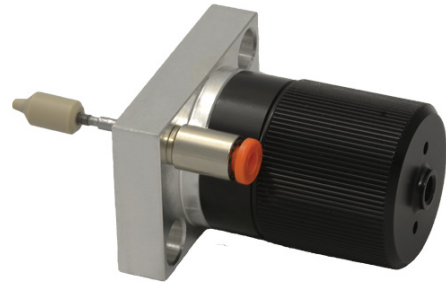

NON-OEM COLOUR CHANGE VALVE - HIGH PRESSURE

NON-OEM High pressure colour change valve compatible with
Kremlin®. Spare parts available on request
(KREMLIN® is a registered trademark owned by SAMES/EXCEL
INDUSTRIES, without any link with BERIZZI)

CODE	DESCRIPTION
KN1076	Colour change valve - high pressure
KN1080	Cartridge kit