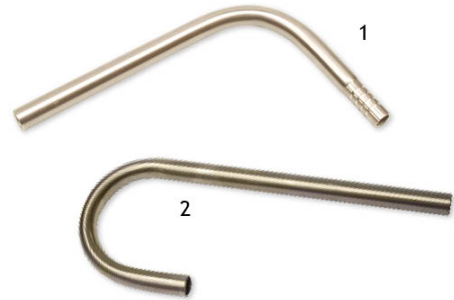

## STAINLESS STEEL THROWBACK PIPE

Stainless steel throwback pipe

COD	DESCRIPTION	POS.
TURINO	Stainless Steel Throw Back Pipe Ø 15 mm	1
TURINO2	Stainless Steel Throw Back Pipe Ø 15 mm	2