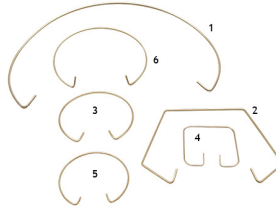

## SPRINGS FOR HOUSING

Springs for housing

COD	DESCRIPTION	POS
FM3402	Spring for housing $\varnothing$ 140mm	1
FM60003	Spring for housing $\varnothing$ 87mm	2
FM3404	Spring for housing $\varnothing$ 68mm	3
FM3405	Spring for housing $\varnothing$ 52mm	4
FM3403	Spring for housing $\varnothing$ 57mm	5
FM61001	Spring for gravity tank 6lt $\varnothing$ 87	6
FM3406	Spring for gravity tank20lt $\varnothing$ 52	