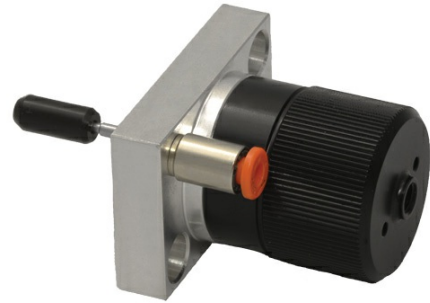

## COLOUR CHANGE VALVE - LOW PRESSURE

Colour change valve low pressure

---

Low pressure colour change valve, compatible with Kremlin. Spare parts available on request

CODE	DESCRIPTION
KN1074	Colour change valve - low pressure
KN1077	Cartridge kit