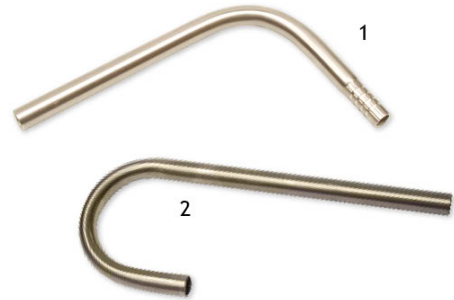

STAINLESS STEEL THROWBACK PIPE

Stainless steel throwback pipe

COD	DESCRIPTION	POS.
TURINO	Stainless Steel Throw Back Pipe Ø 15 mm	1
TURINO2	Stainless Steel Throw Back Pipe Ø 15 mm	2