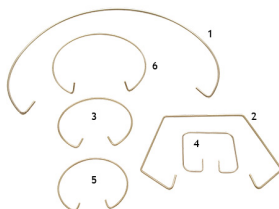

SPRINGS FOR HOUSING

Springs for housing

COD	DESCRIPTION	POS
FM3402	Spring for housing \varnothing 140mm	1
FM60003	Spring for housing \varnothing 87mm	2
FM3404	Spring for housing \varnothing 68mm	3
FM3405	Spring for housing \varnothing 52mm	4
FM3403	Spring for housing \varnothing 57mm	5
FM61001	Spring for gravity tank 6lt \varnothing 87	6
FM3406	Spring for gravity tank20lt \varnothing 52	