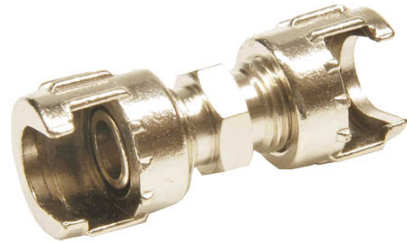

## DOUBLE COUPLING WITH MILLED NUT

Double coupling with milled nut

**COD**

**DESCRIPTION**

41101

Double Coupling with Milled Nut