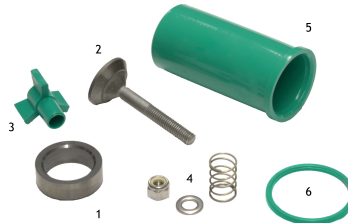

CONICAL SHUTTER KIT

Conical shutter kit for paint spraying pumps

CODE	DESCRIPTION	POS.
400082R	Shutter housing	1
400083R	Conical Shutter	2
400084R	Shutter Guide	3
400086R	Shutter Spring / Nut and Washer	4
400088R	Tubular Gasket	5
400089R	Washer Gasket	6
408080	Kit Conical Shutter	