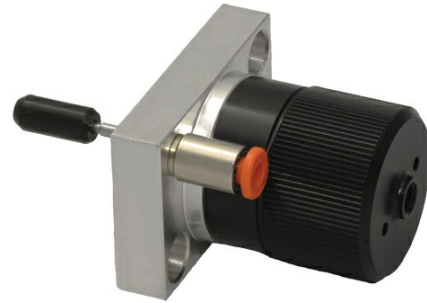

## COLOUR CHANGE VALVE - LOW PRESSURE

Colour change valve low pressure

---

Low pressure colour change valve, compatible with Kremlin. Spare parts available on request

CODE	DESCRIPTION
KN1074	Colour change valve - low pressure
KN1077	Cartridge kit