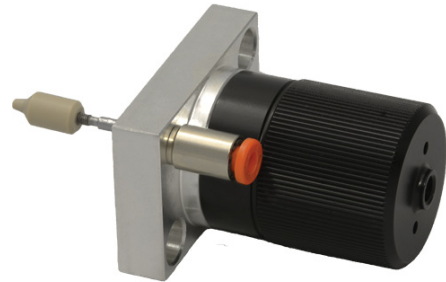

## COLOUR CHANGE VALVE - HIGH PRESSURE

High pressure colour change valve. Spare parts available on request

### DESCRIPTION

BRZ1076

Colour change valve - high pressure

BRZ1080

Cartridge kit