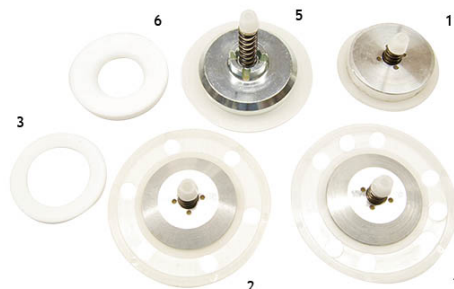

## DIAPHRAGMS FOR ELECTRIC PUMPS

Diaphragms for electric pumps

COD	DESCRIPTION	OEM. REF.
040300	Diaphragm type K300, Tecnover 4000	1
040500	Diaphragm type K500, Tecnover 5000	2
050353	Shim for Diaphragm type K300, K500, L3000	3
401001	Diaphragm type L3000	4
041000	Diaphragm type K1000, Tecnover 10000 Tecnover 15000, Giotto, Larius 8000, Sinaer 8000	5
050017	Shim for type Diaphragm B1000, 7000	6