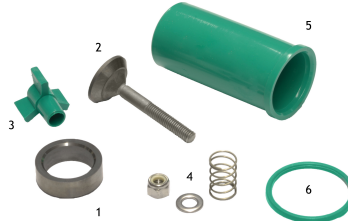

## CONICAL SHUTTER KIT

Conical shutter kit for paint spraying pumps

CODE	DESCRIPTION	POS.
400082R	Shutter housing	1
400083R	Conical Shutter	2
400084R	Shutter Guide	3
400086R	Shutter Spring / Nut and Washer	4
400088R	Tubular Gasket	5
400089R	Washer Gasket	6
408080	Kit Conical Shutter	